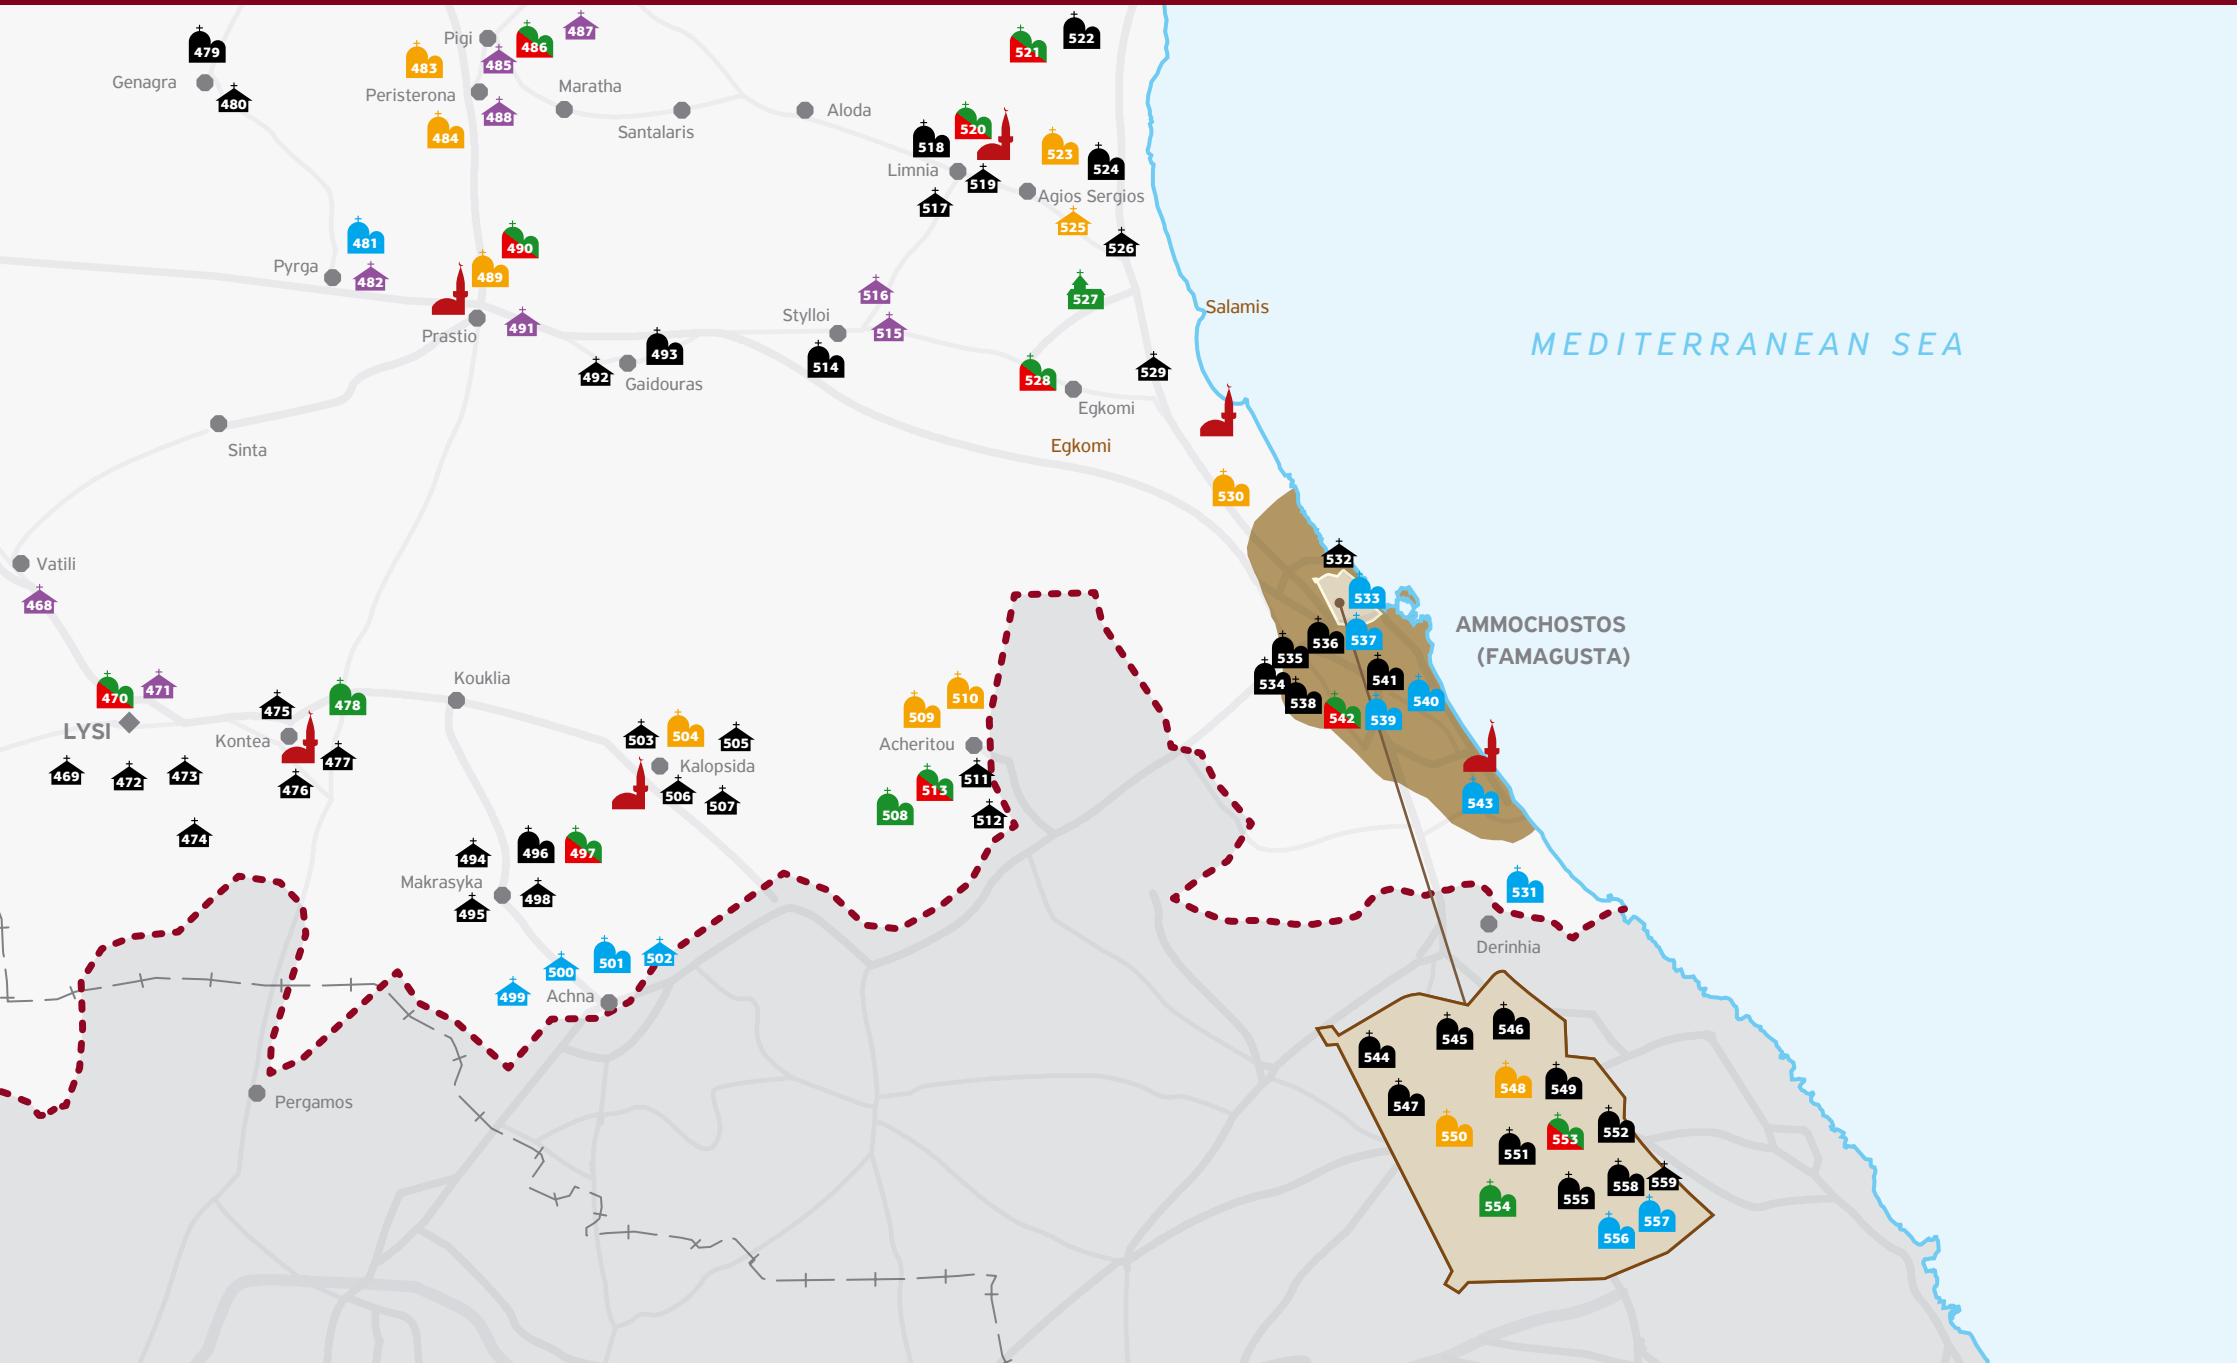

484. Church of **Agios Anastasios**, PERISTERONA

540. Church of **Timios Stavros**, FAMAGUSTA

REFERENCE

Present Condition

Military Occupation Boundary

District boundary

* Built after 1974

**Working Group of the Committee of
Cyprus Occupied Municipalities**