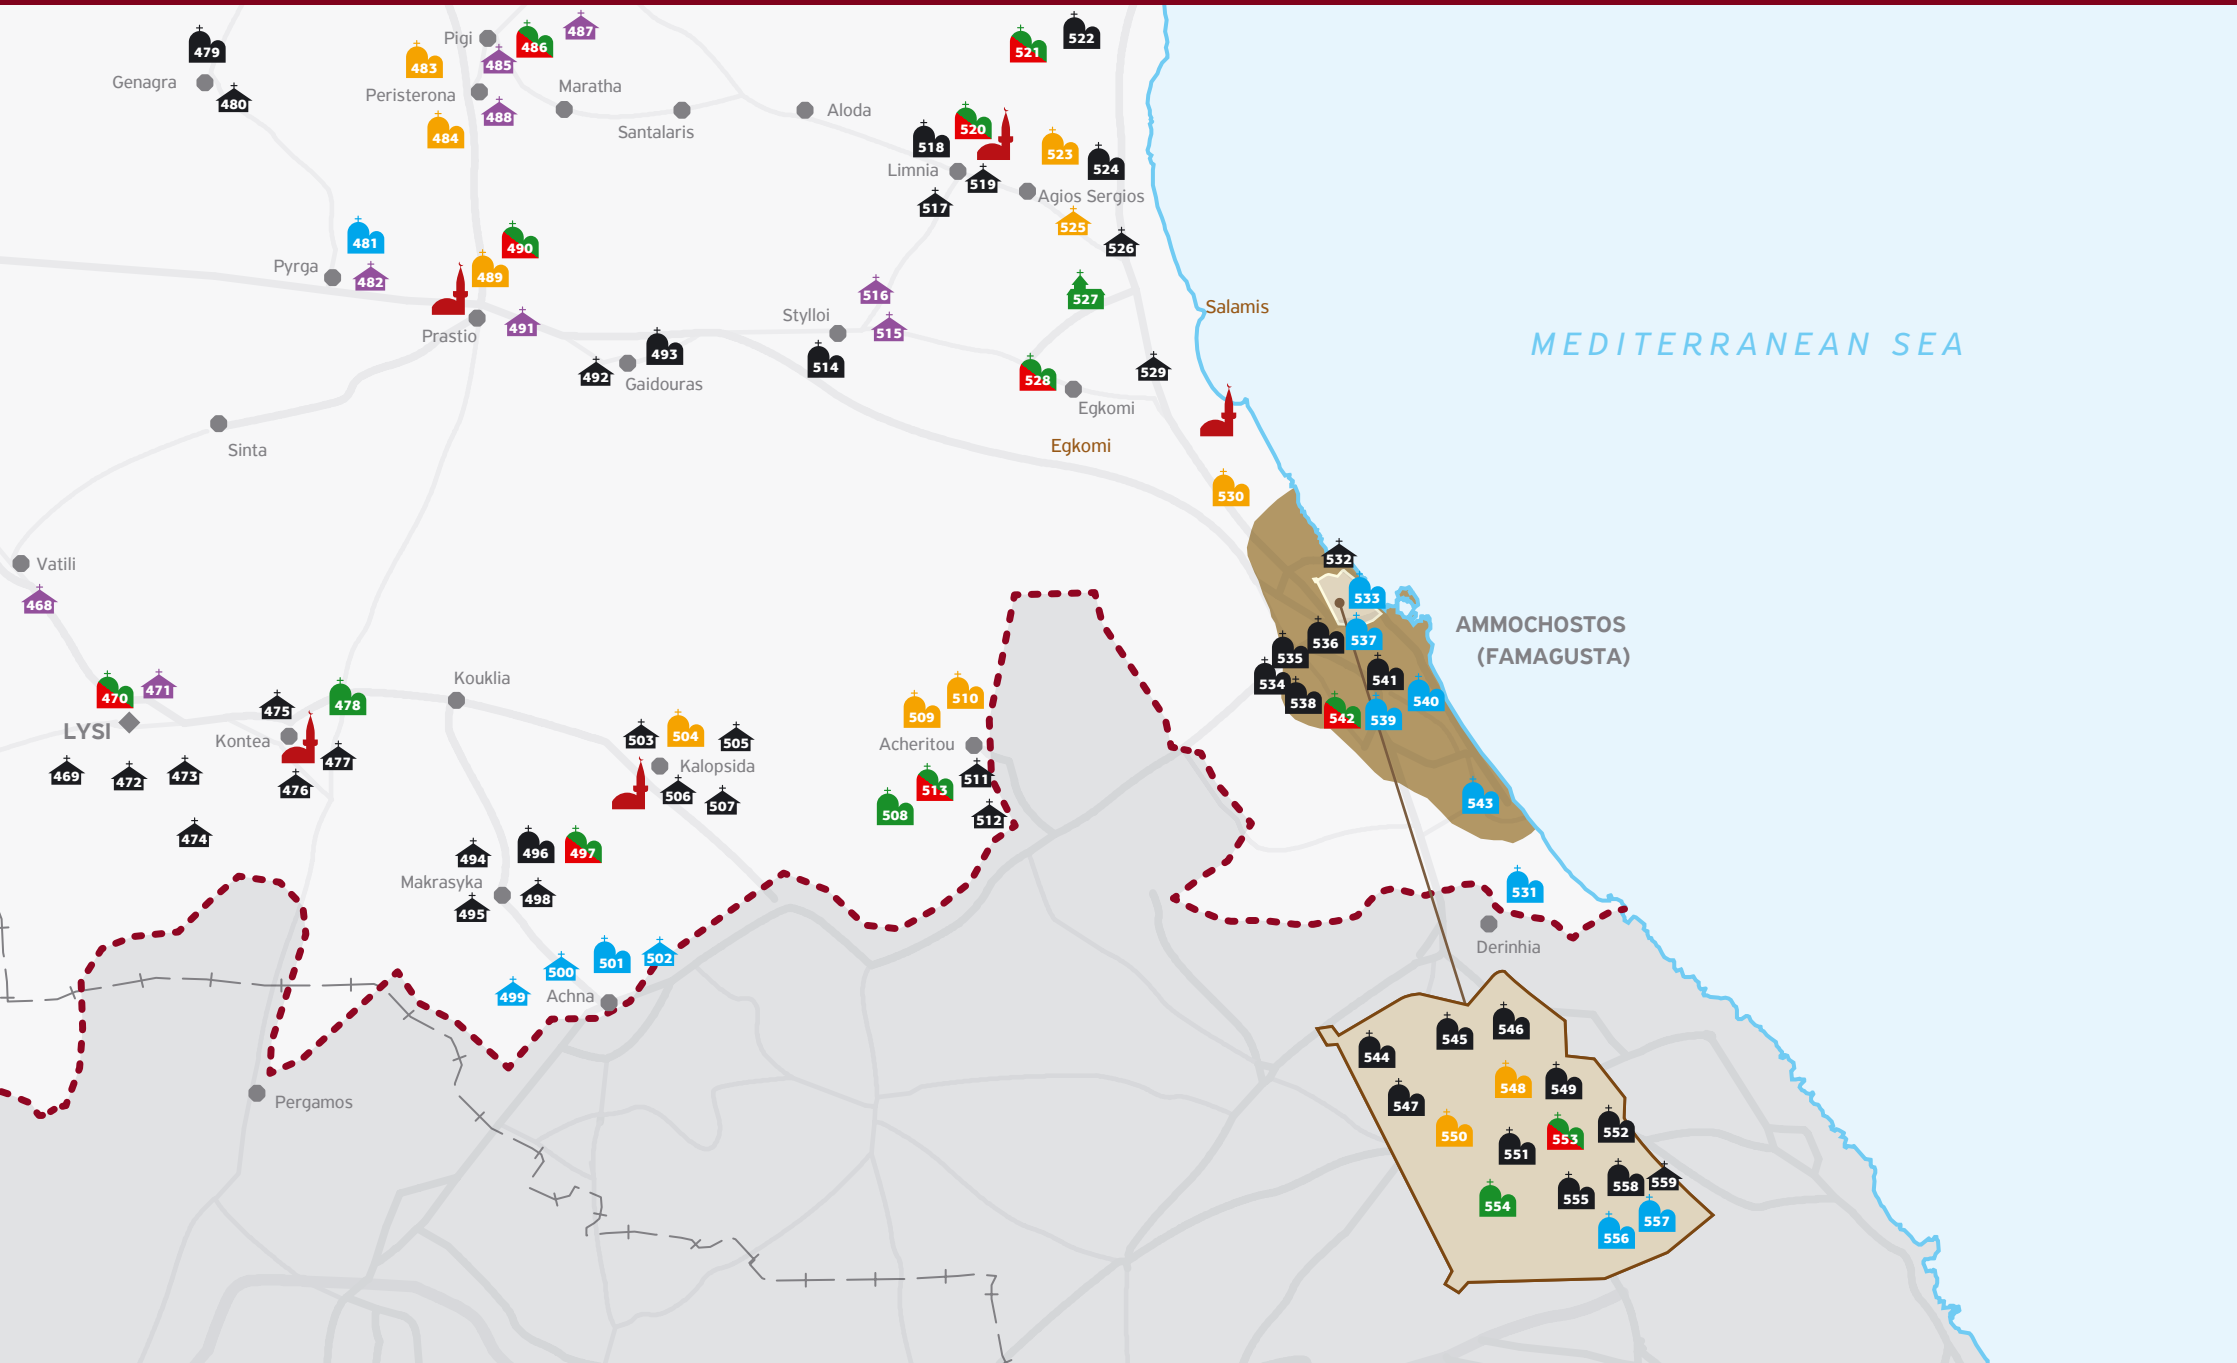

484. Church of **Agios Anastasios**, PERISTERONA

REFERENCE

Present Condition

Military Occupation Boundary

District boundary

* Built after 1974

540. Church of **Timios Stavros**, FAMAGUSTA

**Working Group of the Committee of
Cyprus Occupied Municipalities**